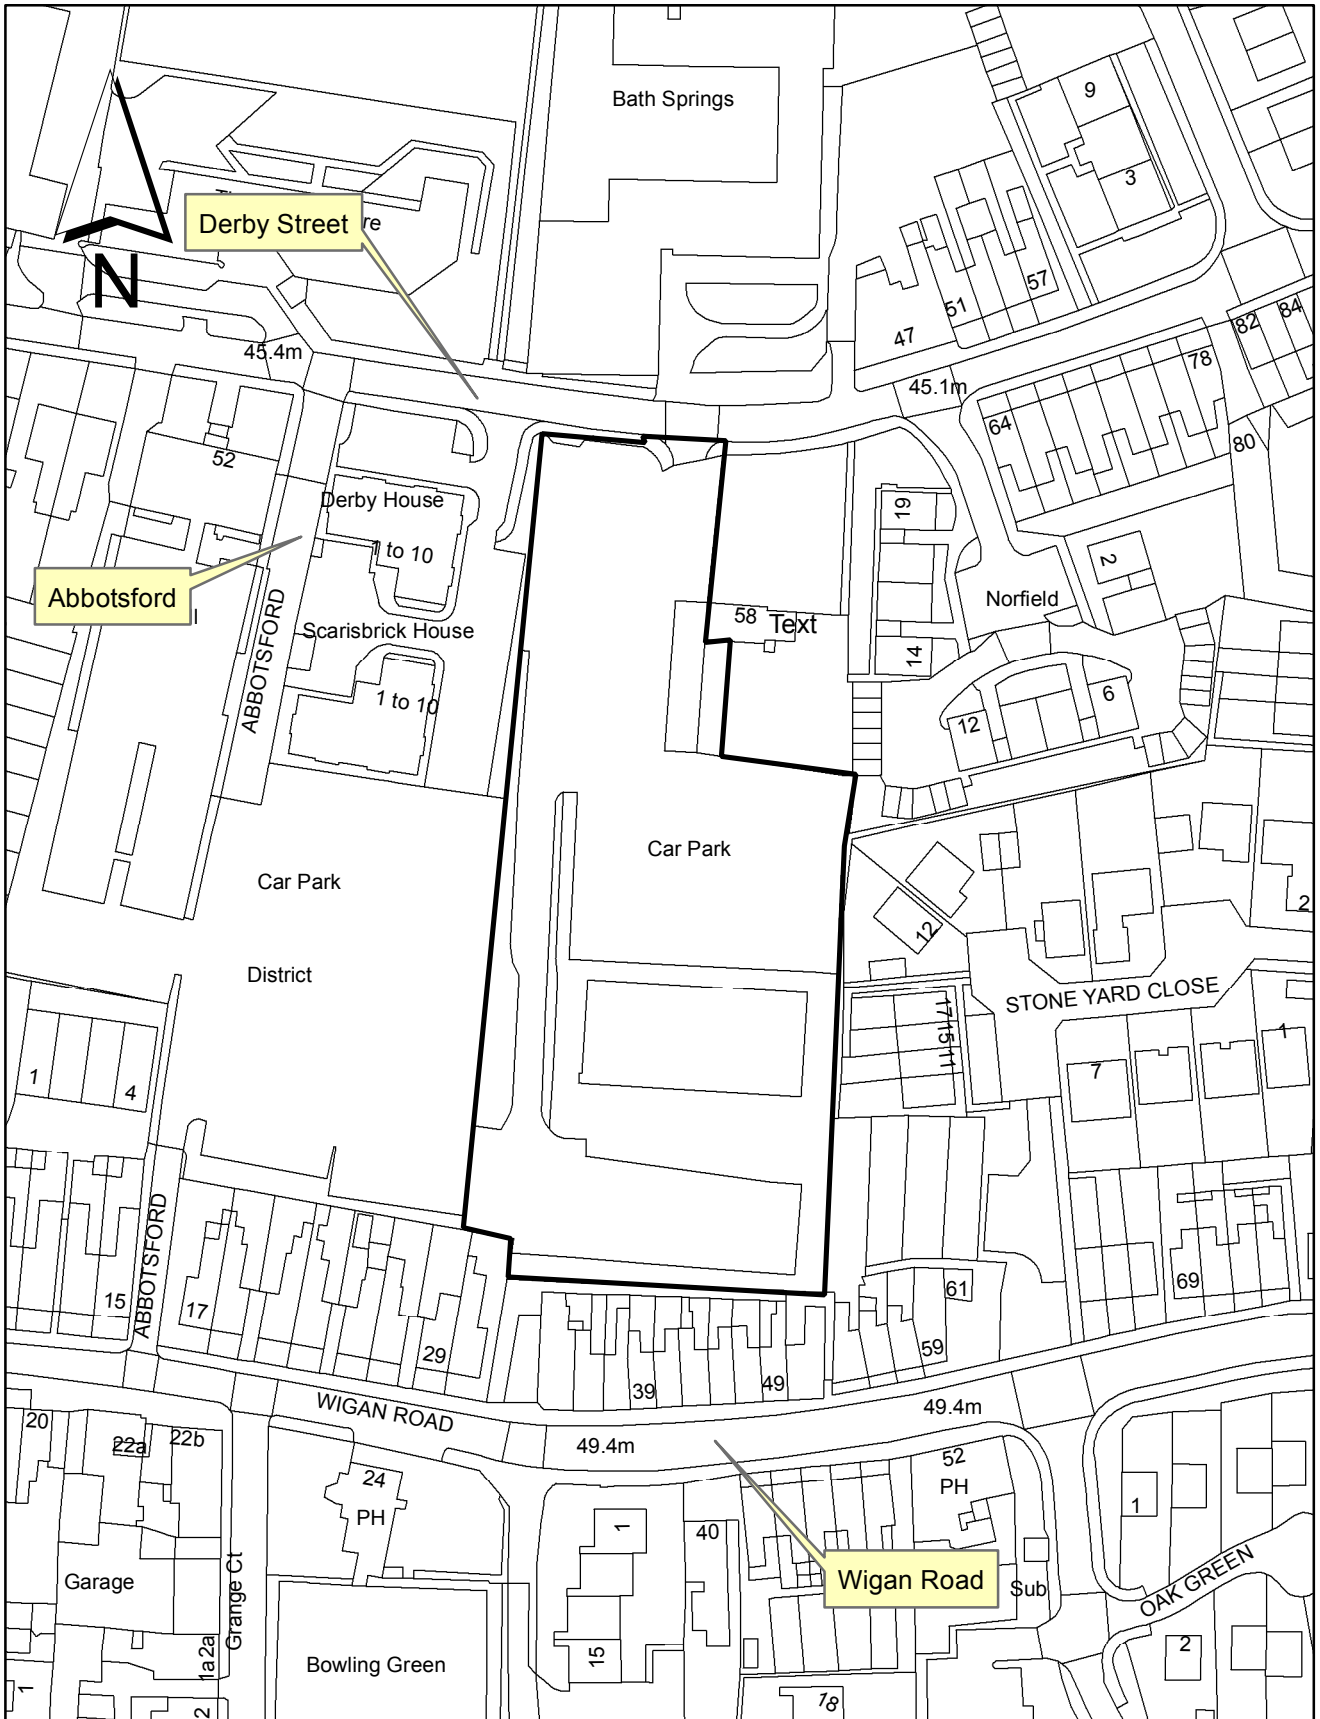

## **PLANNING COMMITTEE**

**5<sup>th</sup> October 2017**

**(Agenda Item 7)**

**PLANNING APPLICATION ITEMS**

**LOCATION PLANS**

Yew Tree Farm, Liverpool Road South, Burscough L40 7RE

Site of Former Westec House, Derby Street, Ormskirk L39 2DF

Henry Alty Ltd, Station Road, Hesketh Bank, Preston  
PR4 6SP

Former Farm Shop, Course Lane, Newburgh WN8 7LA

Beaconsall Exploration Site, Marsh Road, Banks  
PR9 8DY

55A Pennington Avenue, Ormskirk L39 1NG