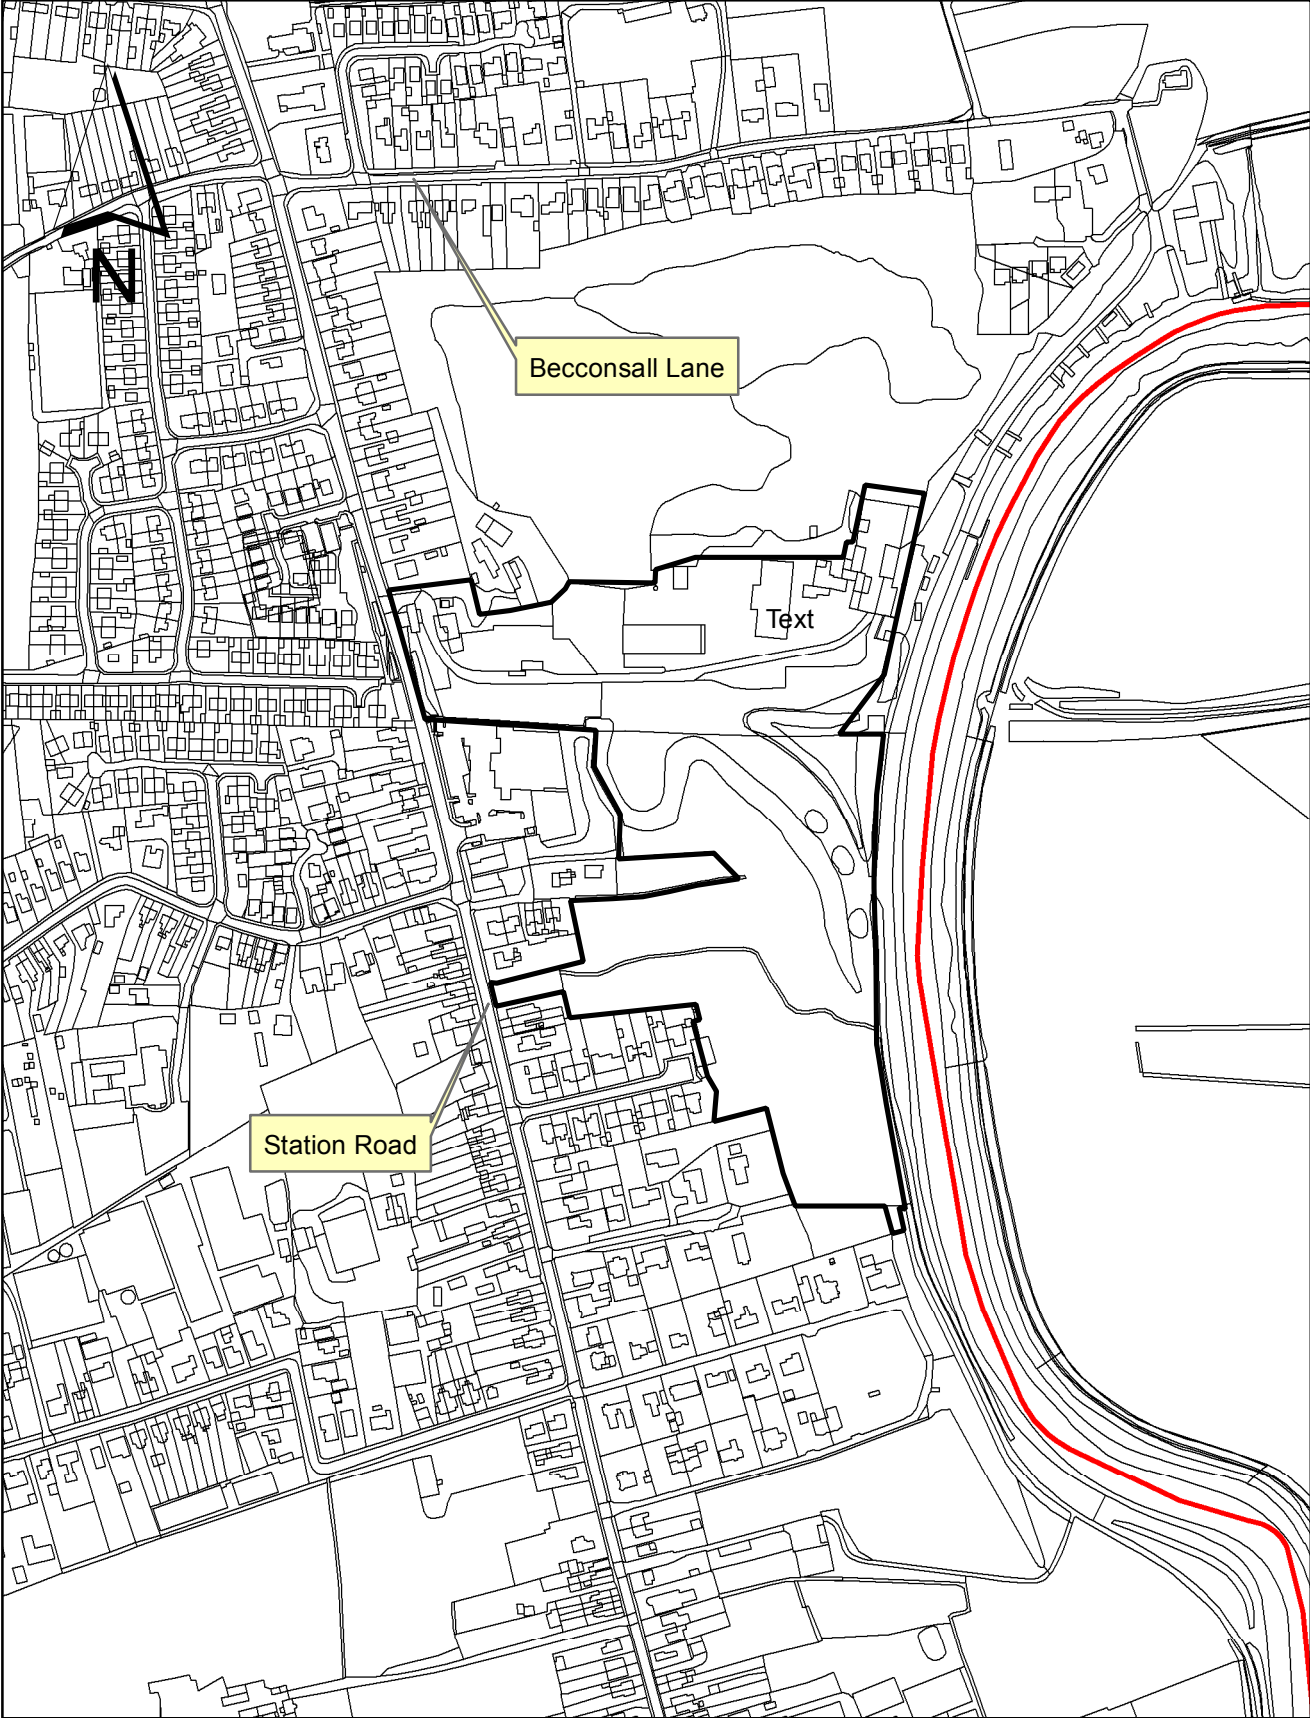

## **PLANNING COMMITTEE**

**5<sup>th</sup> October 2017**

**(Agenda Item 7)**

**PLANNING APPLICATION ITEMS**

**LOCATION PLANS**

Yew Tree Farm, Liverpool Road South, Burscough L40 7RE

Site of Former Westec House, Derby Street, Ormskirk L39 2DF

Henry Alty Ltd, Station Road, Hesketh Bank, Preston  
PR4 6SP

Former Farm Shop, Course Lane, Newburgh WN8 7LA

Beaconsall Exploration Site, Marsh Road, Banks  
PR9 8DY

55A Pennington Avenue, Ormskirk L39 1NG