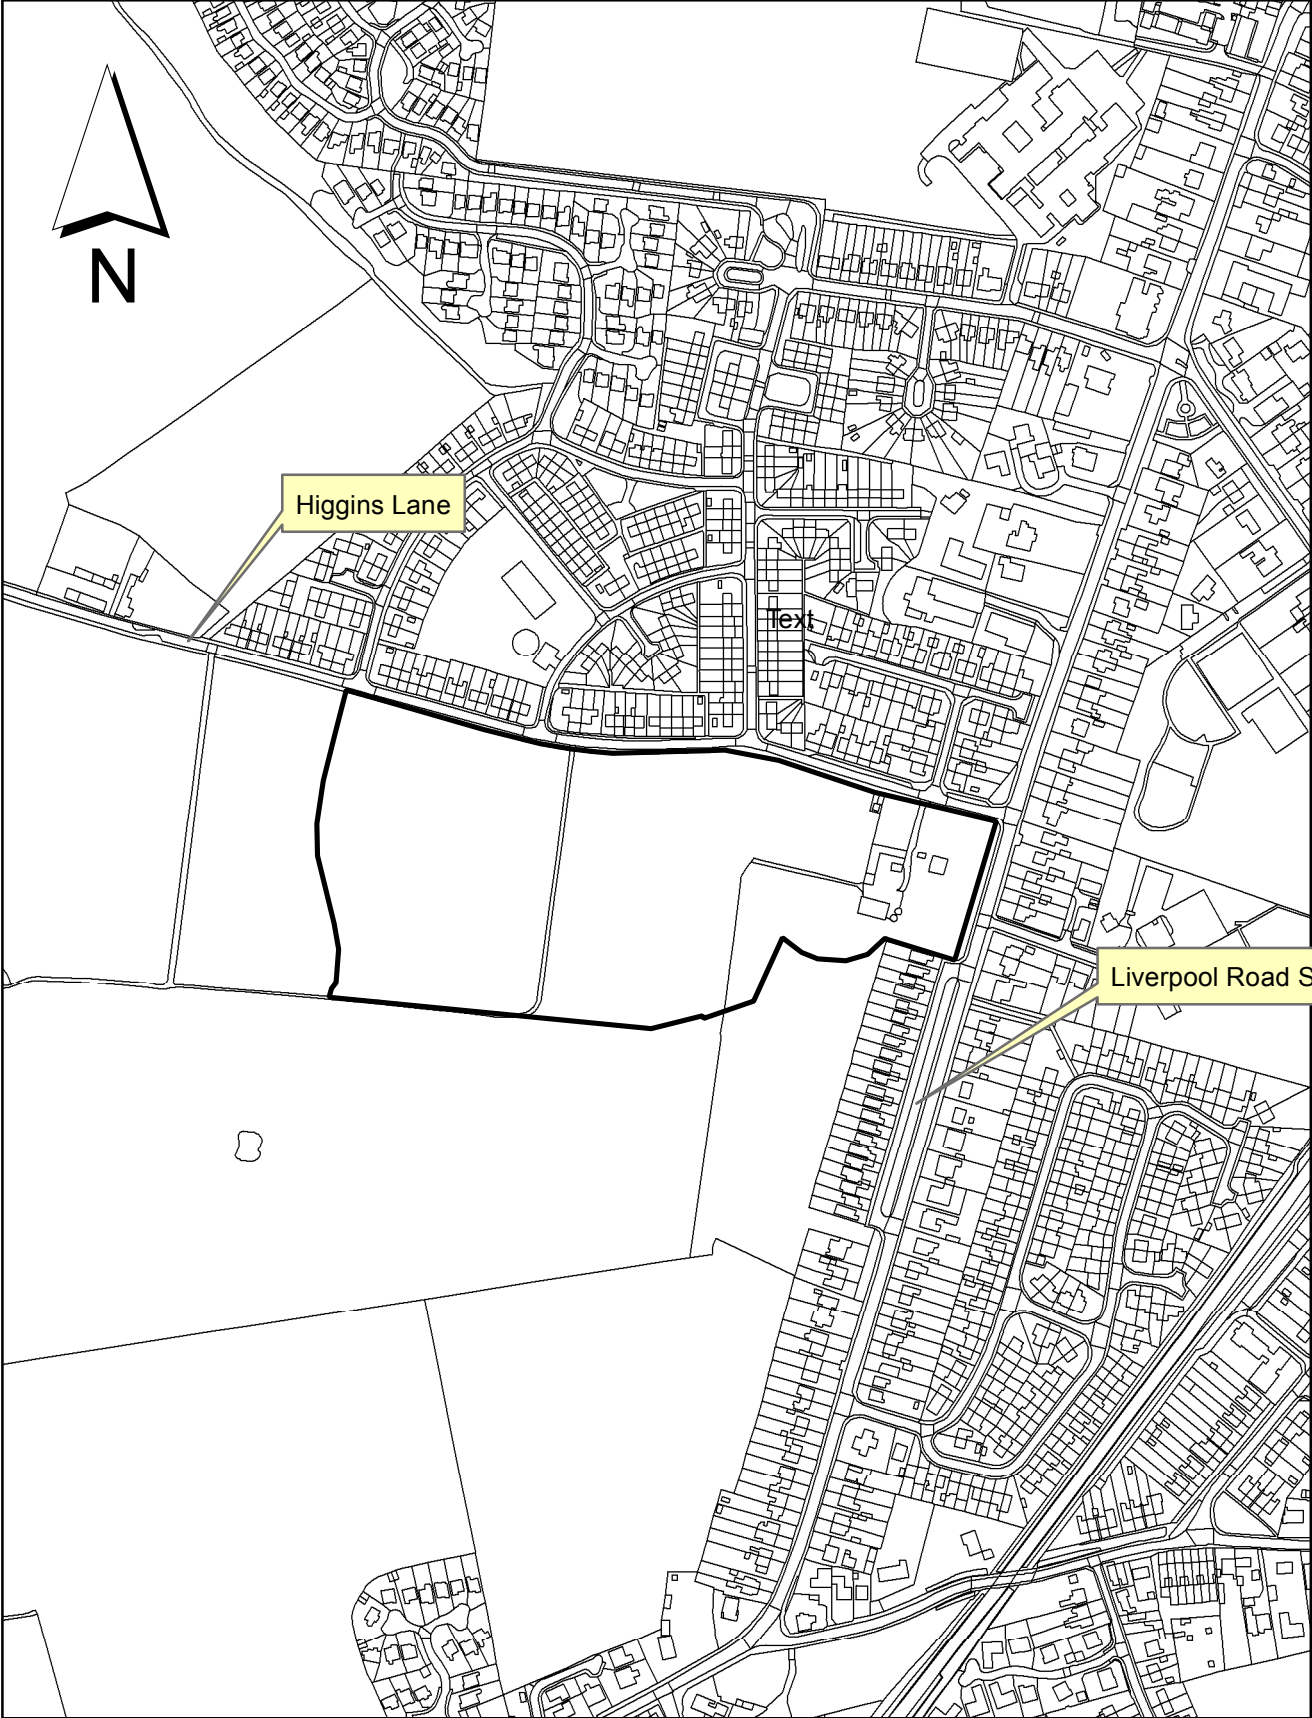

## **PLANNING COMMITTEE**

**5<sup>th</sup> October 2017**

**(Agenda Item 7)**

**PLANNING APPLICATION ITEMS**

**LOCATION PLANS**

Yew Tree Farm, Liverpool Road South, Burscough L40 7RE

Site of Former Westec House, Derby Street, Ormskirk L39 2DF

Henry Alty Ltd, Station Road, Hesketh Bank, Preston  
PR4 6SP

Former Farm Shop, Course Lane, Newburgh WN8 7LA

Beaconsall Exploration Site, Marsh Road, Banks  
PR9 8DY

55A Pennington Avenue, Ormskirk L39 1NG