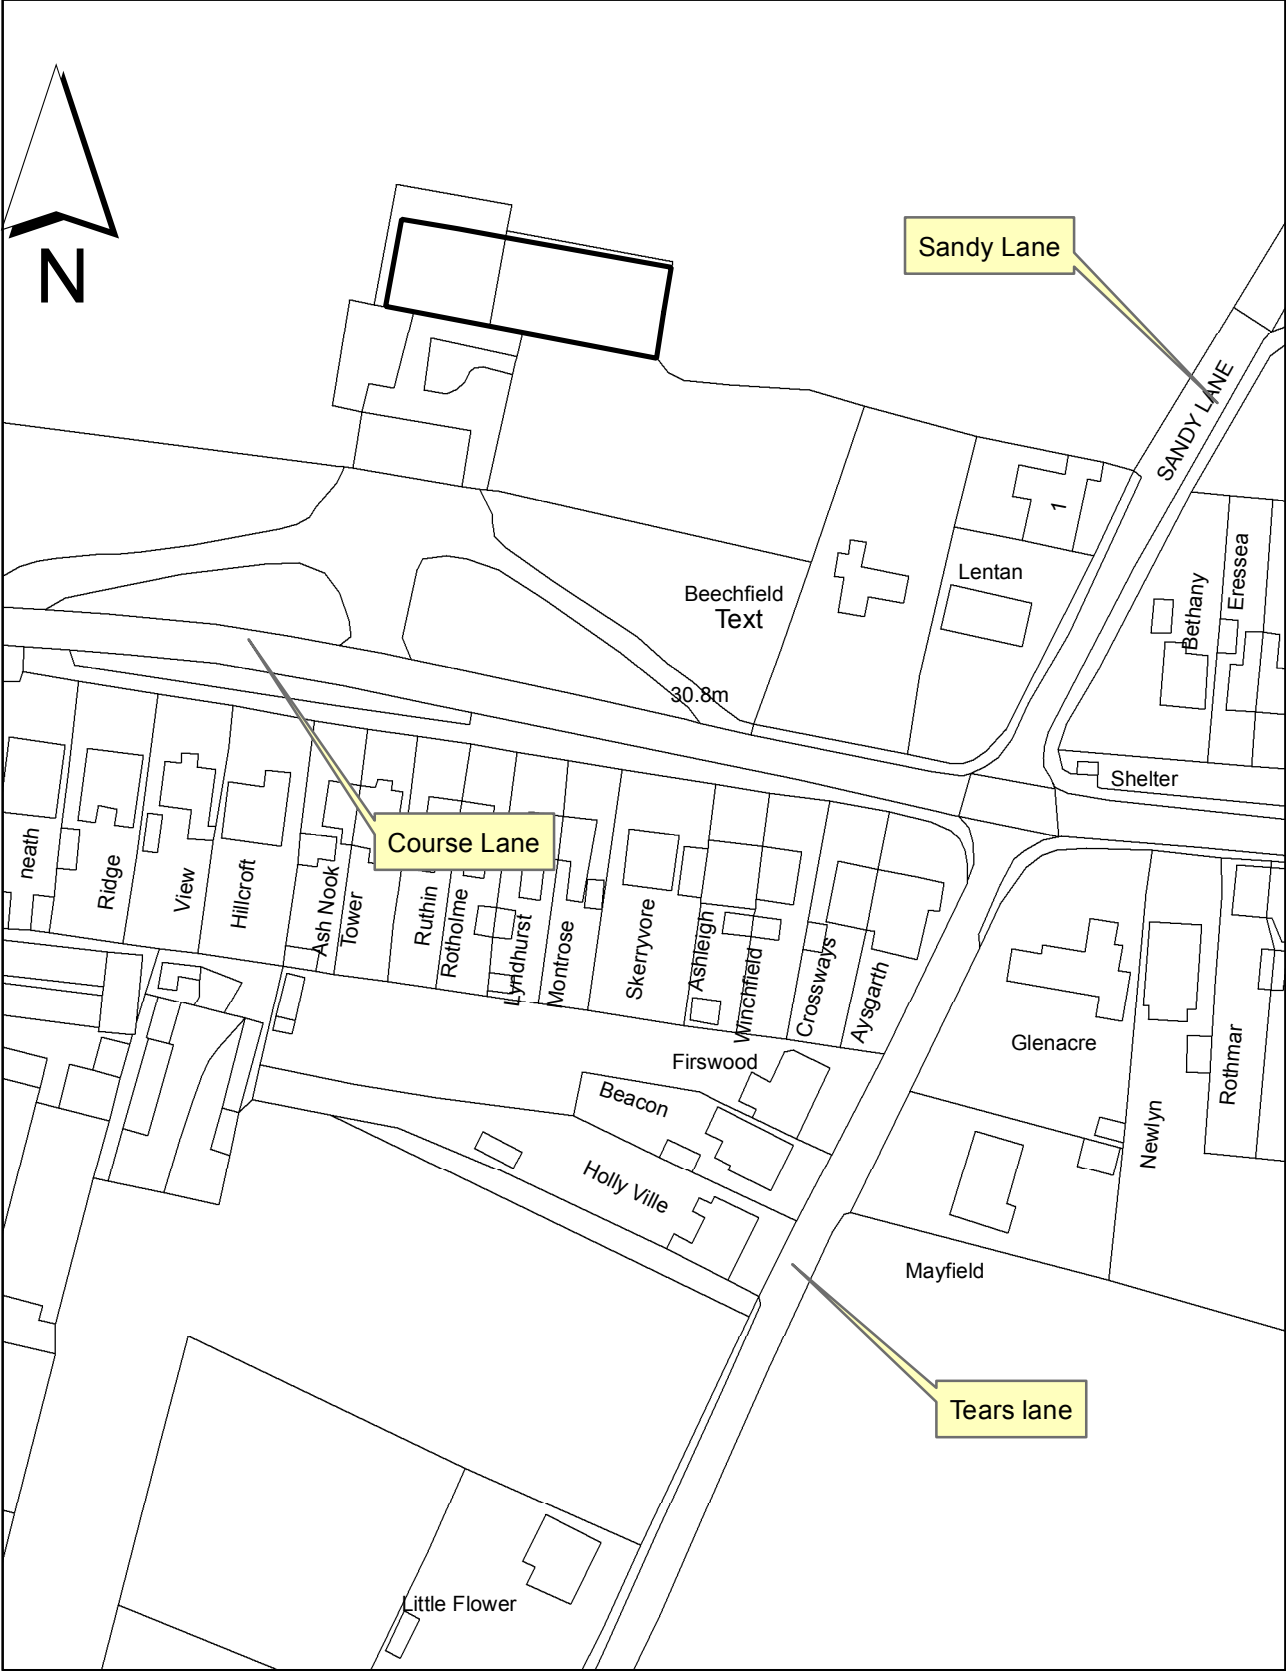

## **PLANNING COMMITTEE**

**5<sup>th</sup> October 2017**

**(Agenda Item 7)**

**PLANNING APPLICATION ITEMS**

**LOCATION PLANS**

Yew Tree Farm, Liverpool Road South, Burscough L40 7RE

Site of Former Westec House, Derby Street, Ormskirk L39 2DF

Henry Alty Ltd, Station Road, Hesketh Bank, Preston  
PR4 6SP

Former Farm Shop, Course Lane, Newburgh WN8 7LA

Beaconsall Exploration Site, Marsh Road, Banks  
PR9 8DY

55A Pennington Avenue, Ormskirk L39 1NG