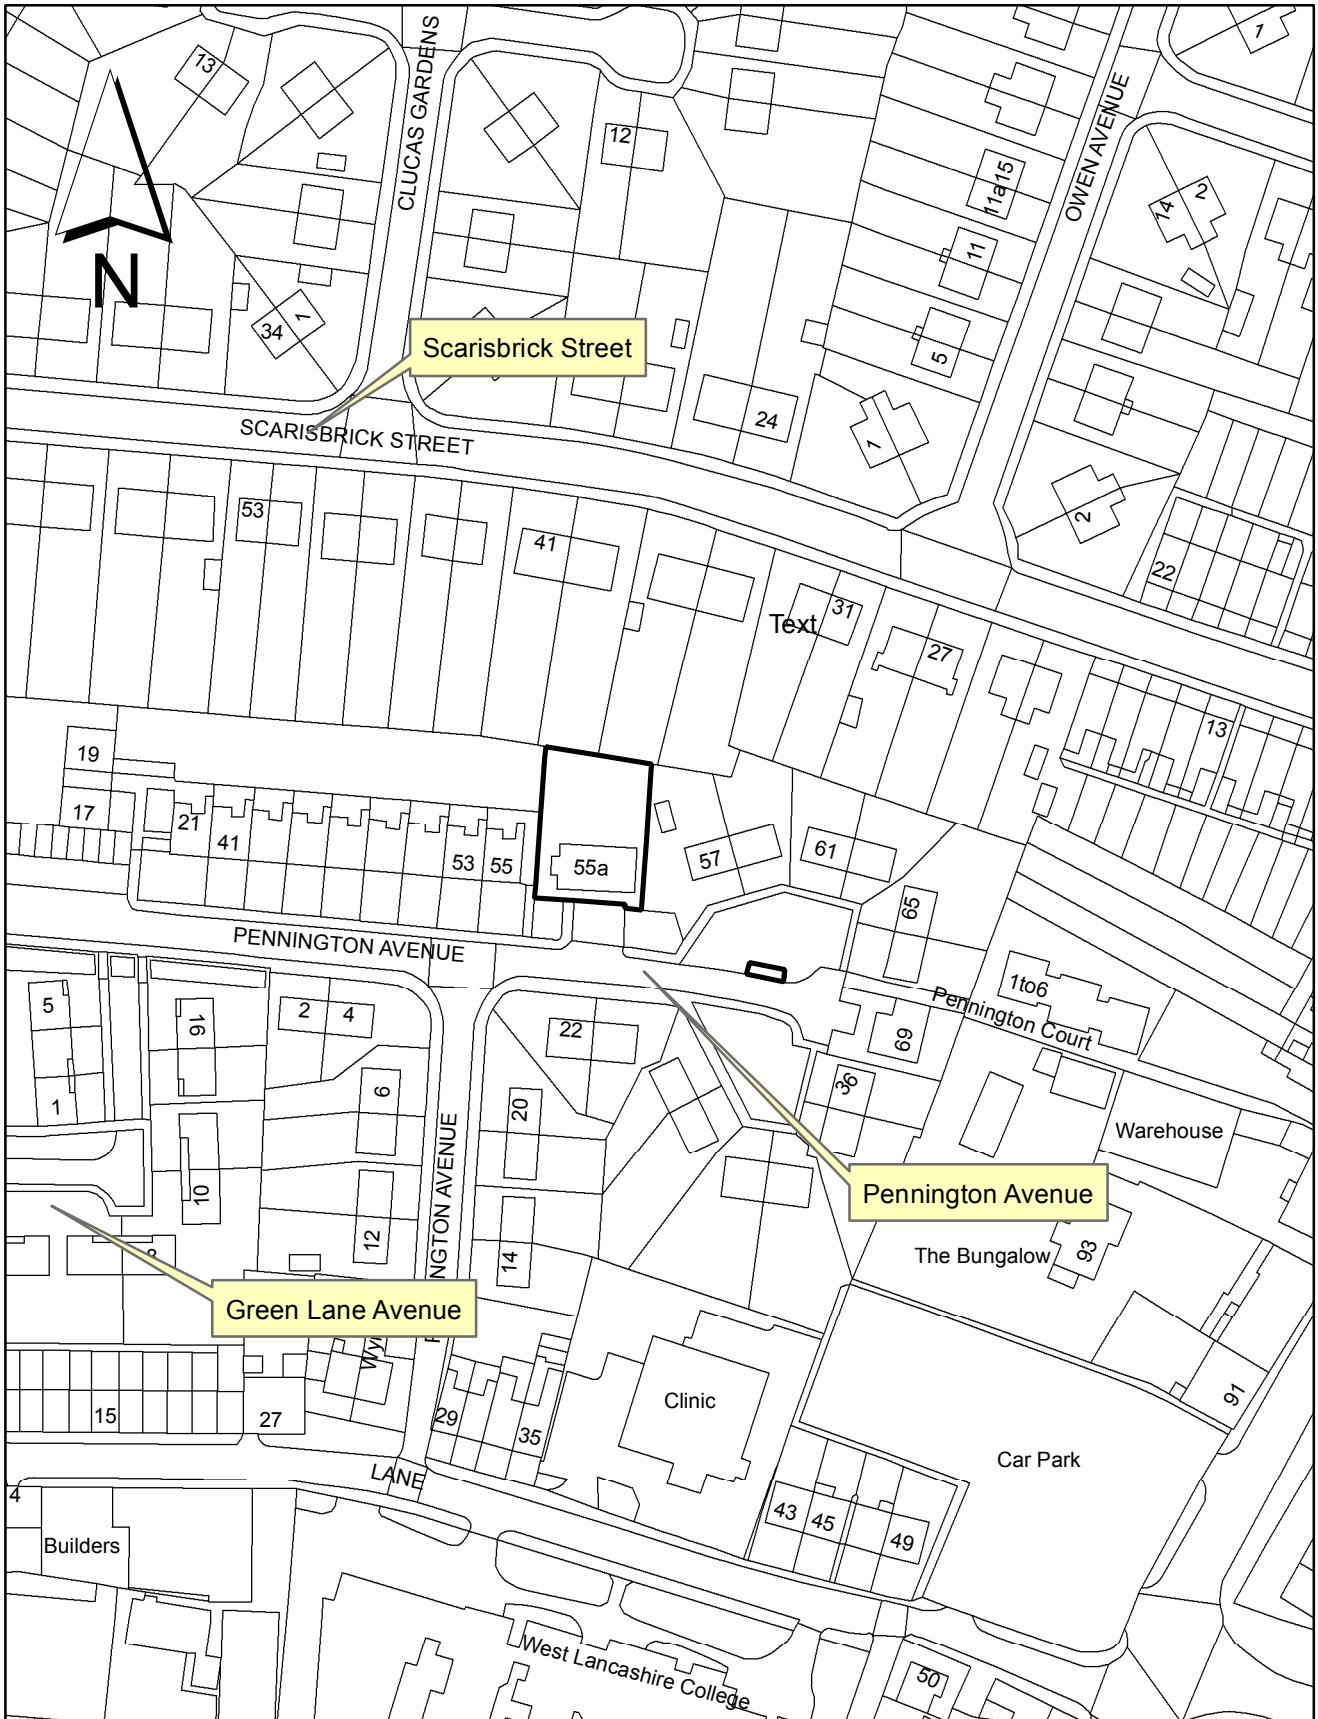

## **PLANNING COMMITTEE**

**5<sup>th</sup> October 2017**

**(Agenda Item 7)**

**PLANNING APPLICATION ITEMS**

**LOCATION PLANS**

Yew Tree Farm, Liverpool Road South, Burscough L40 7RE

Site of Former Westec House, Derby Street, Ormskirk L39 2DF

Henry Alty Ltd, Station Road, Hesketh Bank, Preston  
PR4 6SP

Former Farm Shop, Course Lane, Newburgh WN8 7LA

Beaconsall Exploration Site, Marsh Road, Banks  
PR9 8DY

55A Pennington Avenue, Ormskirk L39 1NG